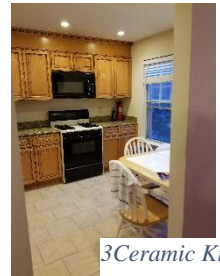

7352 Elm Court, Whispering Woods - Multi-Level Condo for Sale - \$224,000

2 Bedrooms, now **OPTIONALLY** configured with a 3rd bedroom.

[Click here, see the original condo VIDEO](#) from March 2017, without the 3rd bedroom.

[Click here to see more PHOTOS](#)

Call Tom
732-997-6629
to see the condo

3 level End unit Condo
Open space design
2 Bedrooms, can be 3 br
1 ½ Bathrooms
Approx. 1131 sq. ft.
Forced Air Heat
New Air Conditioning
New Furnace
New 2017 Water Heater
New 2017 Washer & Dryer
Assigned Parking
Plenty of Guest Parking
Eat-in Kitchen
Vaulted Ceilings
Updated Kitchen and Baths
Hardwood Floors
Carpeting in Bedrooms
Private Covered Entry
Club House, Pool, Gym

Private entrance on left leading upstairs.

Dining Room or a bedroom or an office

Dining room set up as a bedroom

Granite Counters

2 Floor Plan (use mirror image)

3 Ceramic Kitchen Floor

NEW Furnace and A/C

NEW 2017 Hot Water Heater and Washer and Dryer

New Air Conditioner

Master Bedroom

Huge Master Closet

with private entrance from master bedroom

2nd Bedroom with a balcony and nice view

1 Balcony in 2nd bedroom

Dining Room set up as 3rd bedroom temporarily